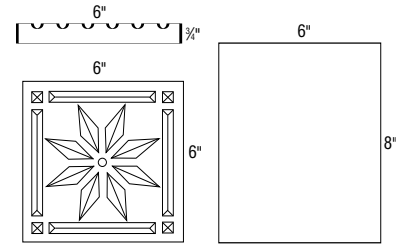

Grape Ornament

Shell Ornament

Rosette (Traditional)

3" Rosette

6" Rosette

Decorative Legs

Reed

Spool