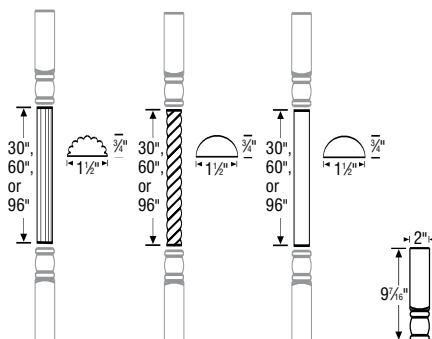

Grape Ornament

Shell Ornament

Rosette (Traditional)

3" Rosette

6" Rosette

Decorative Legs

Reed

Spool

French Leg

Plinth Block

Tapered Leg

Tulip Foot

SPECIFICATIONS & SIZES

Decorative Shelf Supports

Large Corbel

Small Corbel