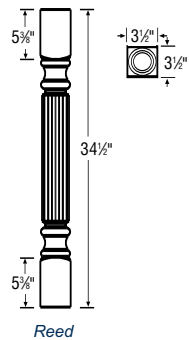

Grape Ornament

Shell Ornament

Rosette (Traditional)

3" Rosette

6" Rosette

Decorative Legs

Reed

Spool

French Leg

Plinth Block

Tapered Leg

Tulip Foot

SPECIFICATIONS & SIZES

Decorative Shelf Supports

Large Corbel

Small Corbel