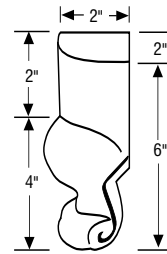

Grape Ornament

Shell Ornament

Rosette (Traditional)

3" Rosette

6" Rosette

Decorative Legs

Reed

Spool

French Leg

Plinth Block

Tapered Leg

Tulip Foot

SPECIFICATIONS & SIZES

Decorative Shelf Supports

Large Corbel

Small Corbel