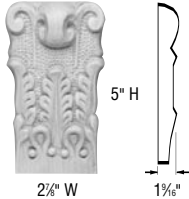

SPECIFICATIONS & SIZES

EMBELLISHMENTS

Decorative Overlays

Acanthus Overlay

Grape Overlay

Shell Overlay

Decorative Ornaments

Acanthus Ornament

Grape Ornament

Shell Ornament

Rosette (Traditional)

3" Rosette

6" Rosette

Decorative Legs

Reed

Spool