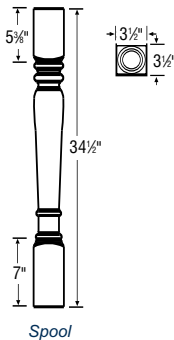

Grape Ornament

Shell Ornament

Rosette (Traditional)

3" Rosette

6" Rosette

Decorative Legs

Reed

Spool

French Leg

Plinth Block

Tapered Leg

Tulip Foot

SPECIFICATIONS & SIZES

Decorative Shelf Supports

Large Corbel

Small Corbel