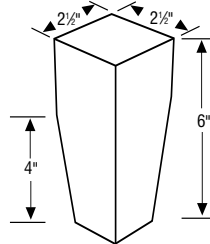

Tapered Leg