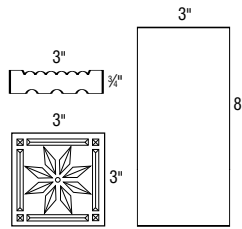

SPECIFICATIONS & SIZES

EMBELLISHMENTS

Decorative Overlays

Acanthus Overlay

Grape Overlay

Shell Overlay

Decorative Ornaments

Acanthus Ornament

Grape Ornament

Shell Ornament

Rosette (Traditional)

3" Rosette

6" Rosette

Decorative Legs

Reed

Spool