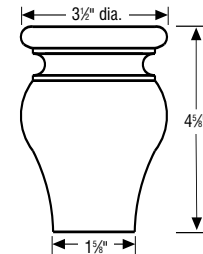

Grape Ornament

Shell Ornament

Rosette (Traditional)

3" Rosette

6" Rosette

Decorative Legs

Reed

Spool

French Leg

Plinth Block

Tapered Leg

Tulip Foot

SPECIFICATIONS & SIZES

Decorative Shelf Supports

Large Corbel

Small Corbel