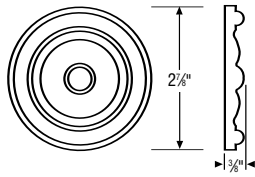

SPECIFICATIONS & SIZES

EMBELLISHMENTS

Decorative Overlays

Acanthus Overlay

Grape Overlay

Shell Overlay

Decorative Ornaments

Acanthus Ornament

Grape Ornament

Shell Ornament

Rosette (Traditional)

3" Rosette

6" Rosette

Decorative Legs

Reed

Spool