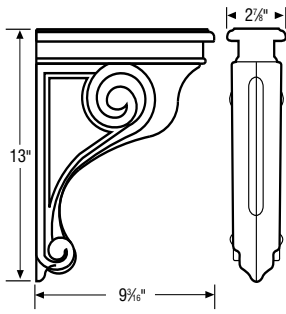

Grape Ornament

Shell Ornament

Rosette (Traditional)

3" Rosette

6" Rosette

Decorative Legs

Reed

Spool

French Leg

Plinth Block

Tapered Leg

Tulip Foot

SPECIFICATIONS & SIZES

Decorative Shelf Supports

Large Corbel

Small Corbel