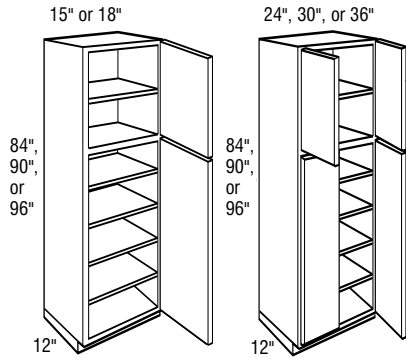

### Panels & Skins

Dishwasher Door Kit

Dishwasher Front Panels

Drop-In Range Front

# SPECIFICATIONS & SIZES

## TALL CABINETS

Utility Cabinets, 12" Deep

Utility Cabinets, 24" Deep

Utility Cabinets with Sliding Shelves Included, 24" Deep

Pantry Units, 24" Deep

Pantry Top Units

Pantry Top Units with Pullout

Tall Pantry Pullouts