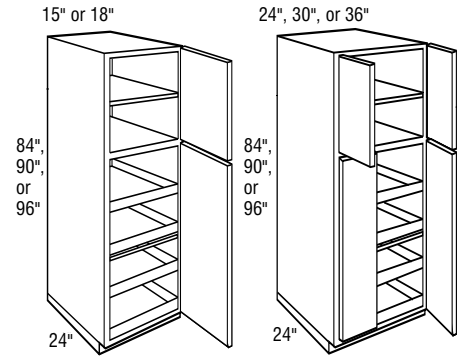

# SPECIFICATIONS & SIZES

## TALL CABINETS

Utility Cabinets, 12" Deep

Utility Cabinets, 24" Deep

Utility Cabinets with Sliding Shelves Included, 24" Deep

Pantry Units, 24" Deep

Pantry Top Units

Pantry Top Units with Pullout

Tall Pantry Pullouts