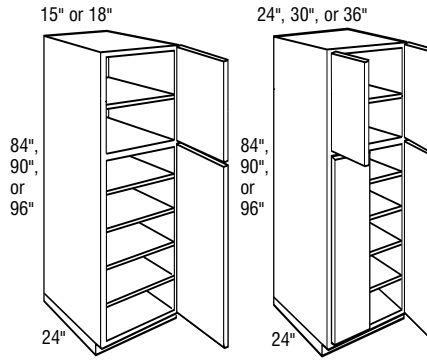

### Panels & Skins

Dishwasher Door Kit

Dishwasher Front Panels

Drop-In Range Front

# SPECIFICATIONS & SIZES

## TALL CABINETS

Utility Cabinets, 12" Deep

Utility Cabinets, 24" Deep

Utility Cabinets with Sliding Shelves Included, 24" Deep

Pantry Units, 24" Deep

Pantry Top Units

Pantry Top Units with Pullout

Tall Pantry Pullouts